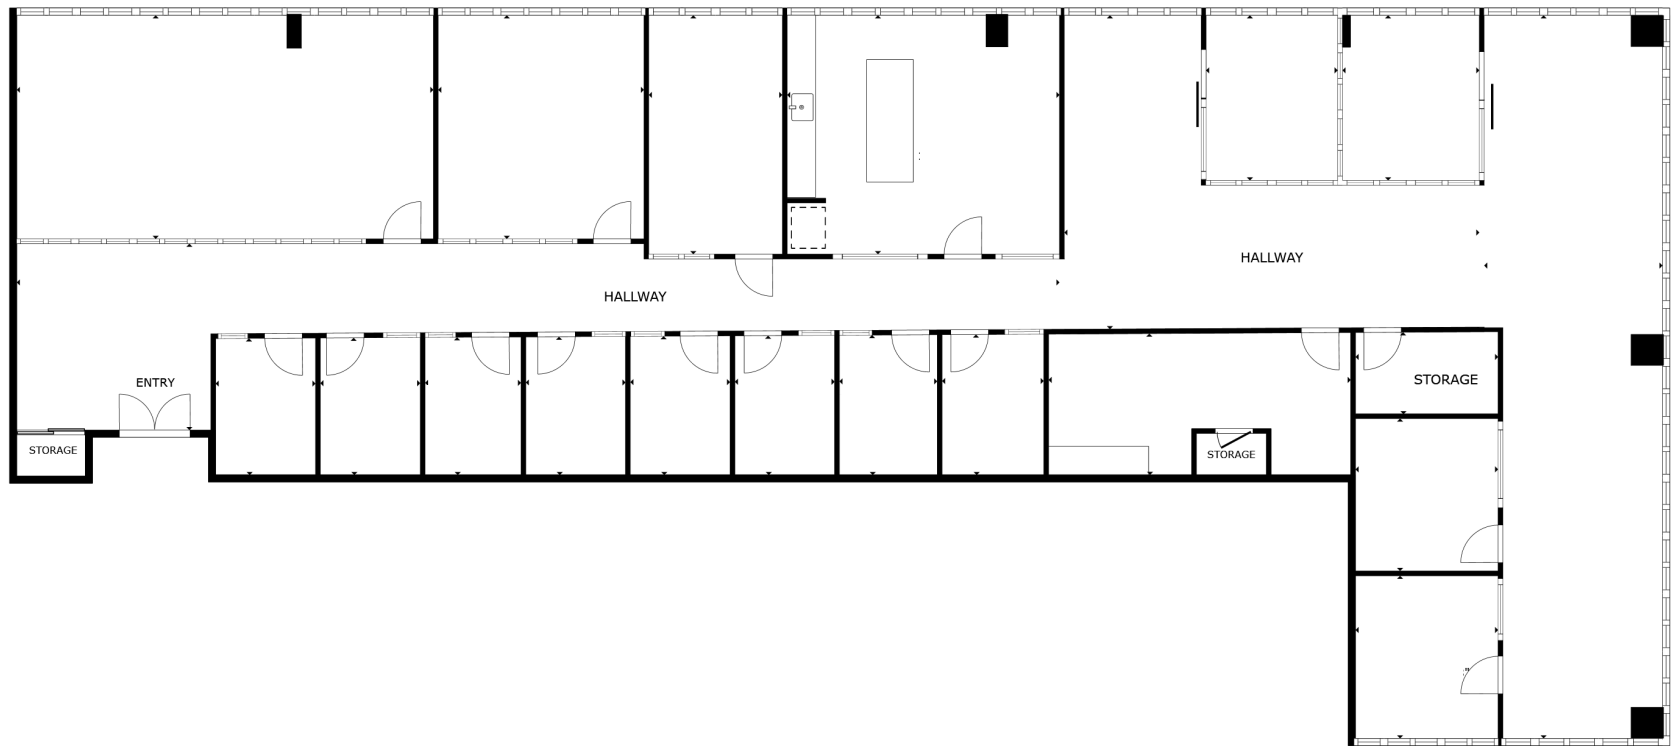

13TH FLOOR | SUITE 1300

5,852 RSF

1760 | MKT

STOCKTON
REAL ESTATE ADVISORS

1760 MARKET STREET | PHILADELPHIA, PA