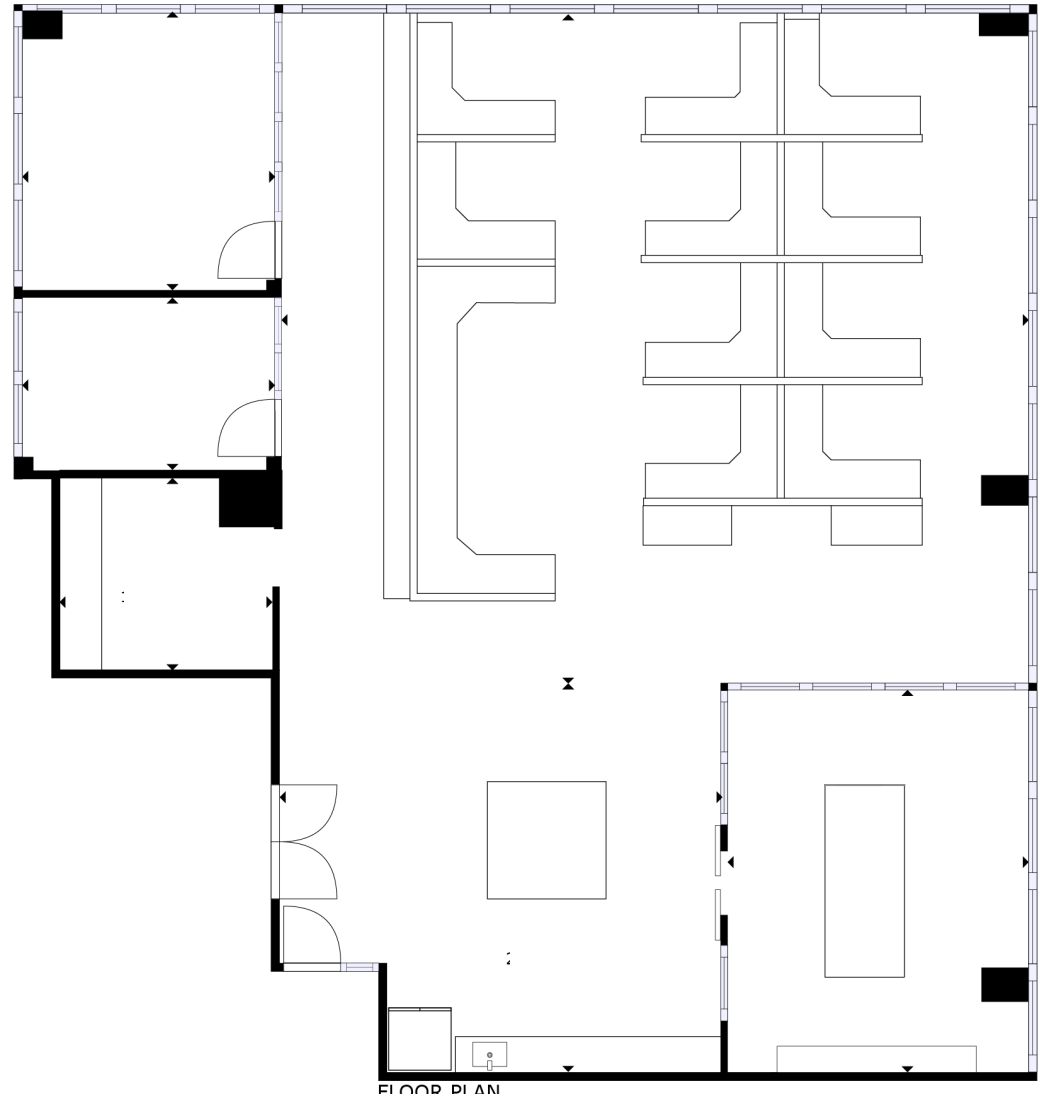

8TH FLOOR | SUITE 800
3,294 RSF

1760 | MKT

FLOOR PLAN

STOCKTON
REAL ESTATE ADVISORS

1760 MARKET STREET | PHILADELPHIA, PA