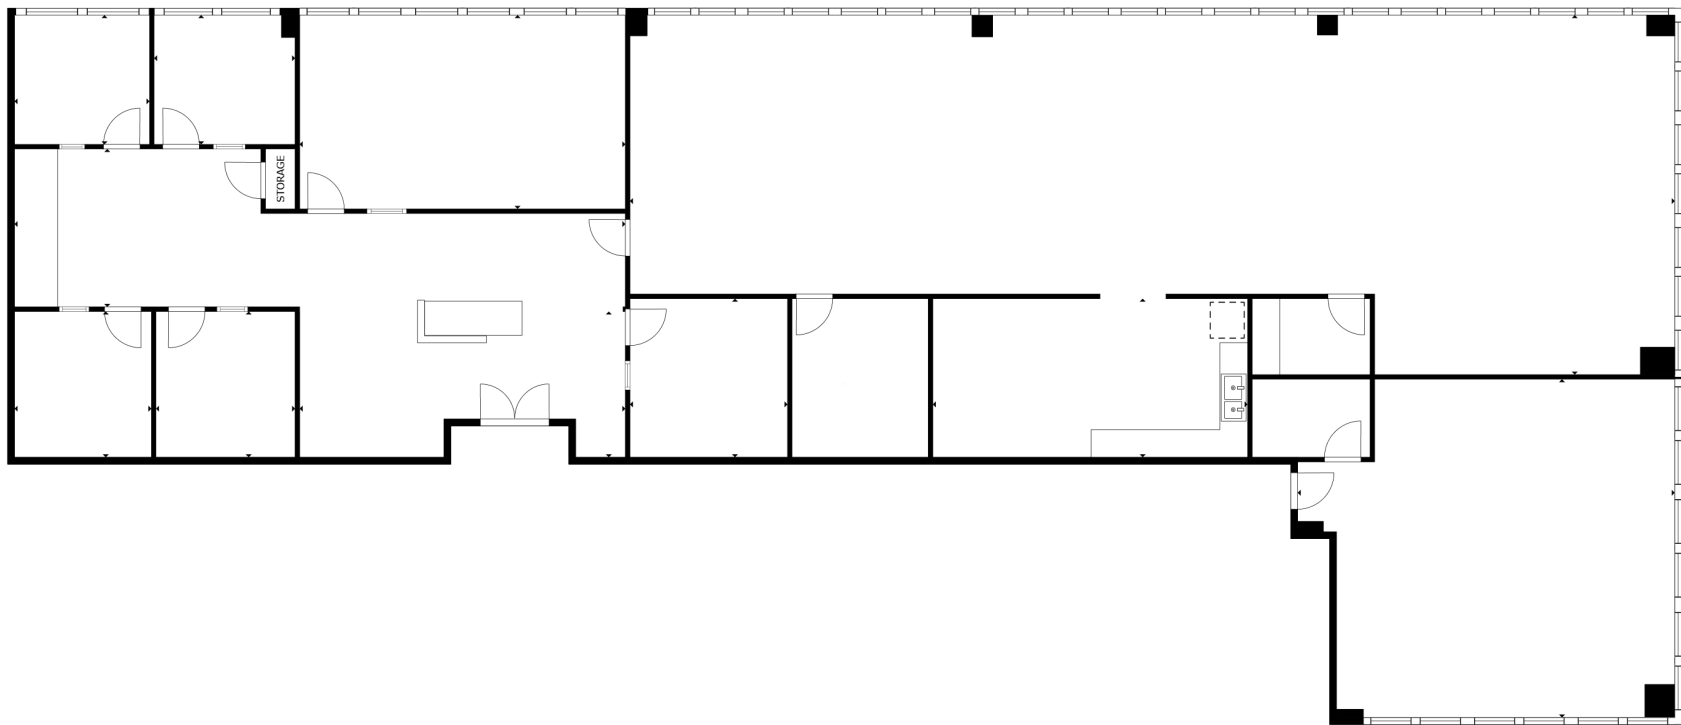

8TH FLOOR | SUITE 802
5,858 RSF

1760 | MKT

STOCKTON
REAL ESTATE ADVISORS

1760 MARKET STREET | PHILADELPHIA, PA