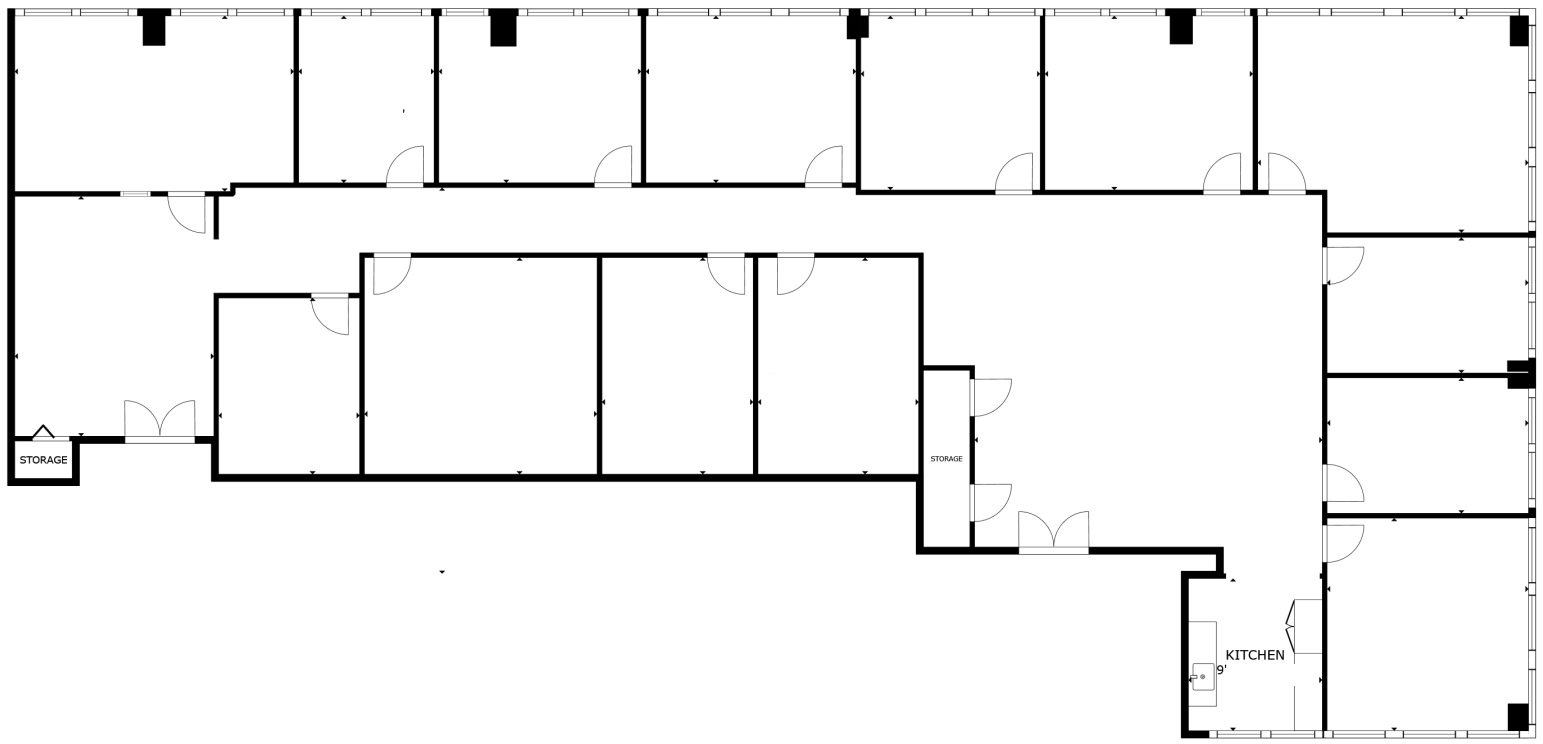

6TH FLOOR | SUITE 600
5,570 RSF

1760 | **MKT**

STOCKTON
REAL ESTATE ADVISORS

1760 MARKET STREET | PHILADELPHIA, PA