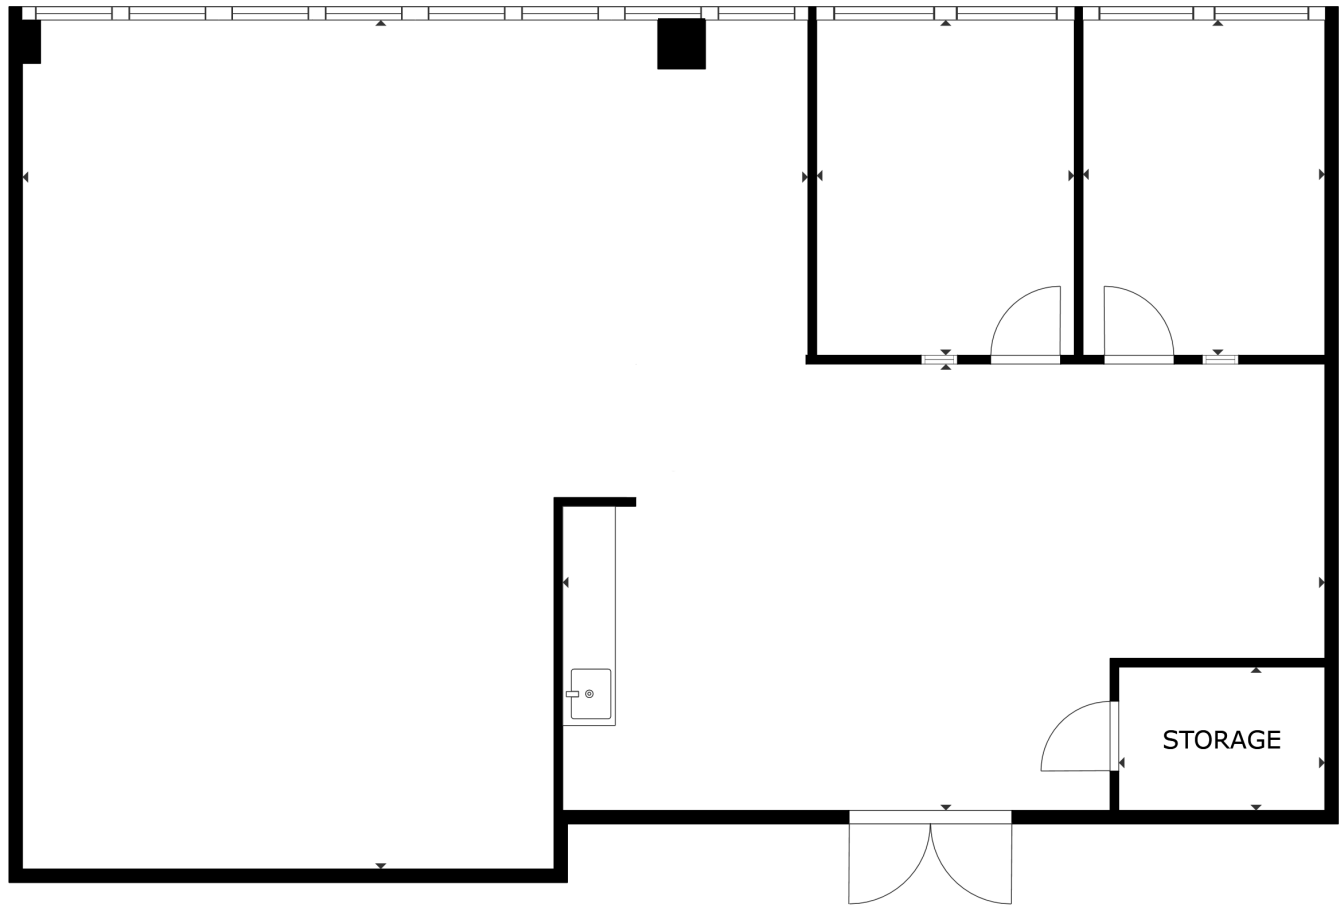

5TH FLOOR | SUITE 500
2,220 RSF

1760 | **MKT**

STOCKTON
REAL ESTATE ADVISORS

1760 MARKET STREET | PHILADELPHIA, PA