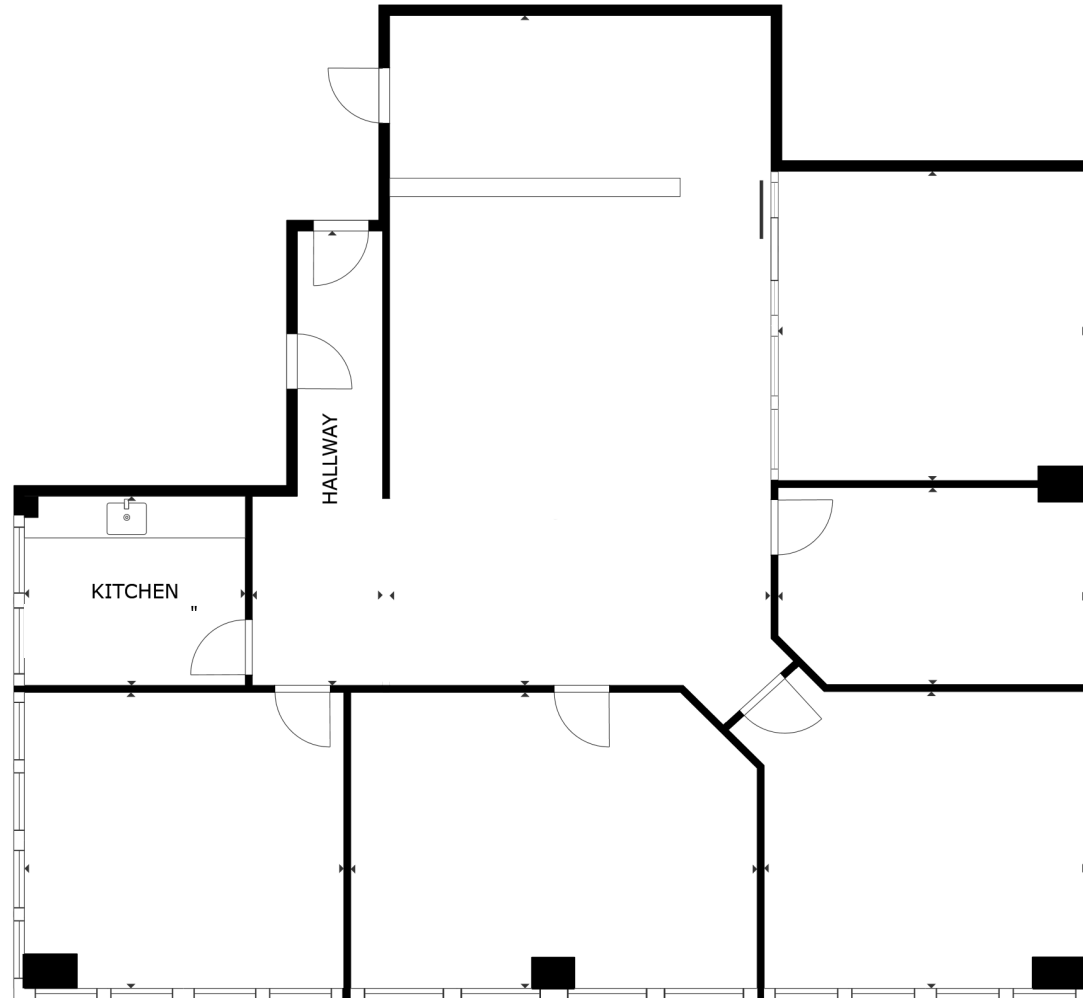

**4TH FLOOR | SUITE 400**  
**2,784 RSF**

**1760** | **MKT**

**STOCKTON**  
REAL ESTATE ADVISORS

**1760 MARKET STREET | PHILADELPHIA, PA**