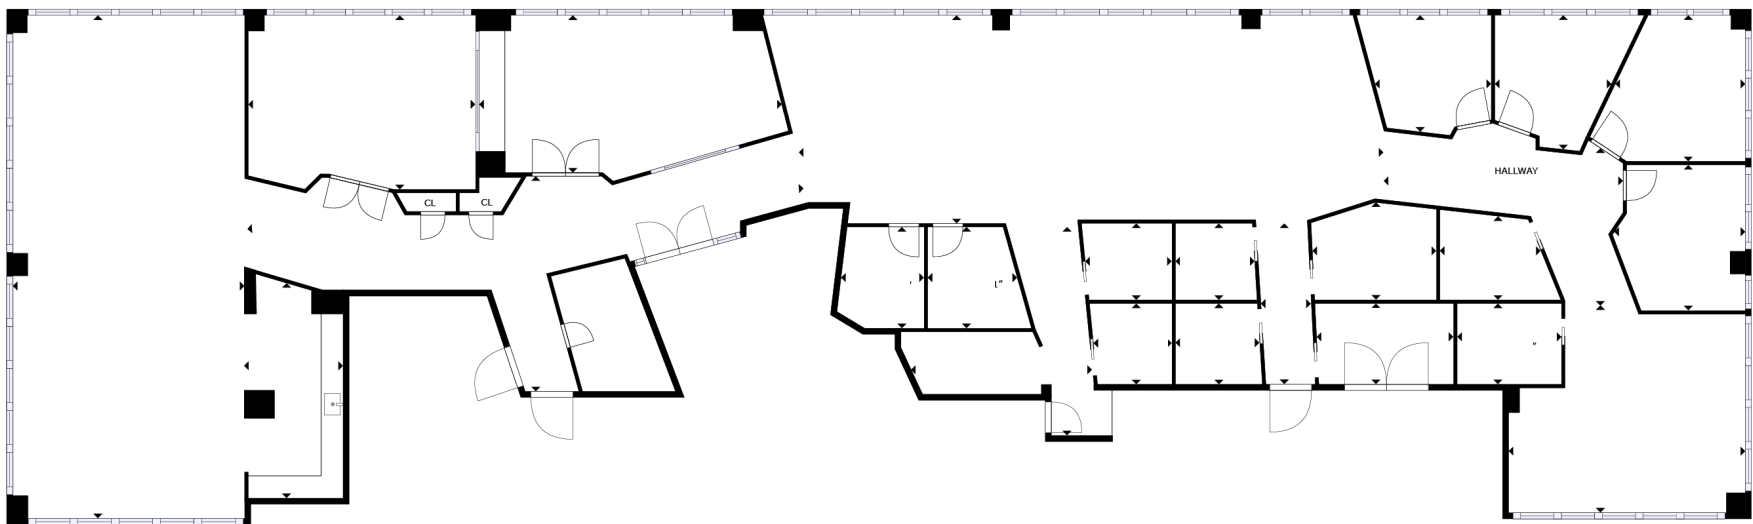

3RD FLOOR | SUITE 300
9,152 RSF

1760 | MKT

STOCKTON
REAL ESTATE ADVISORS

1760 MARKET STREET | PHILADELPHIA, PA