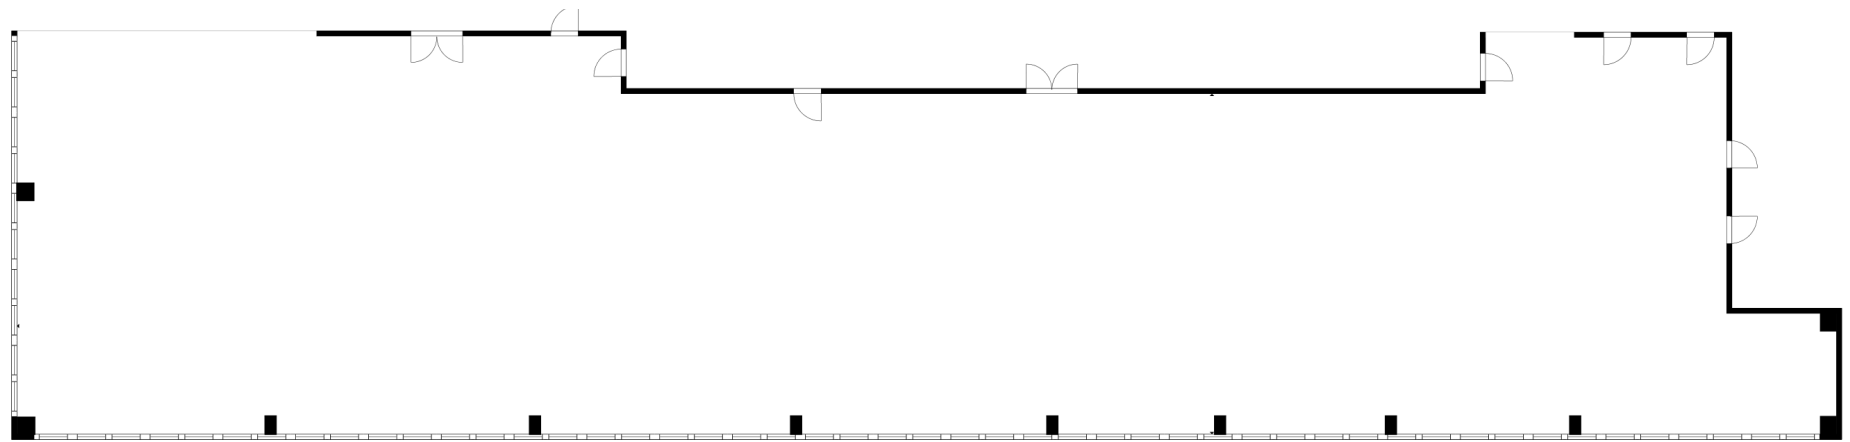

14TH FLOOR | SUITE 1400
9,152 RSF

1760 | MKT

STOCKTON
REAL ESTATE ADVISORS

1760 MARKET STREET | PHILADELPHIA, PA