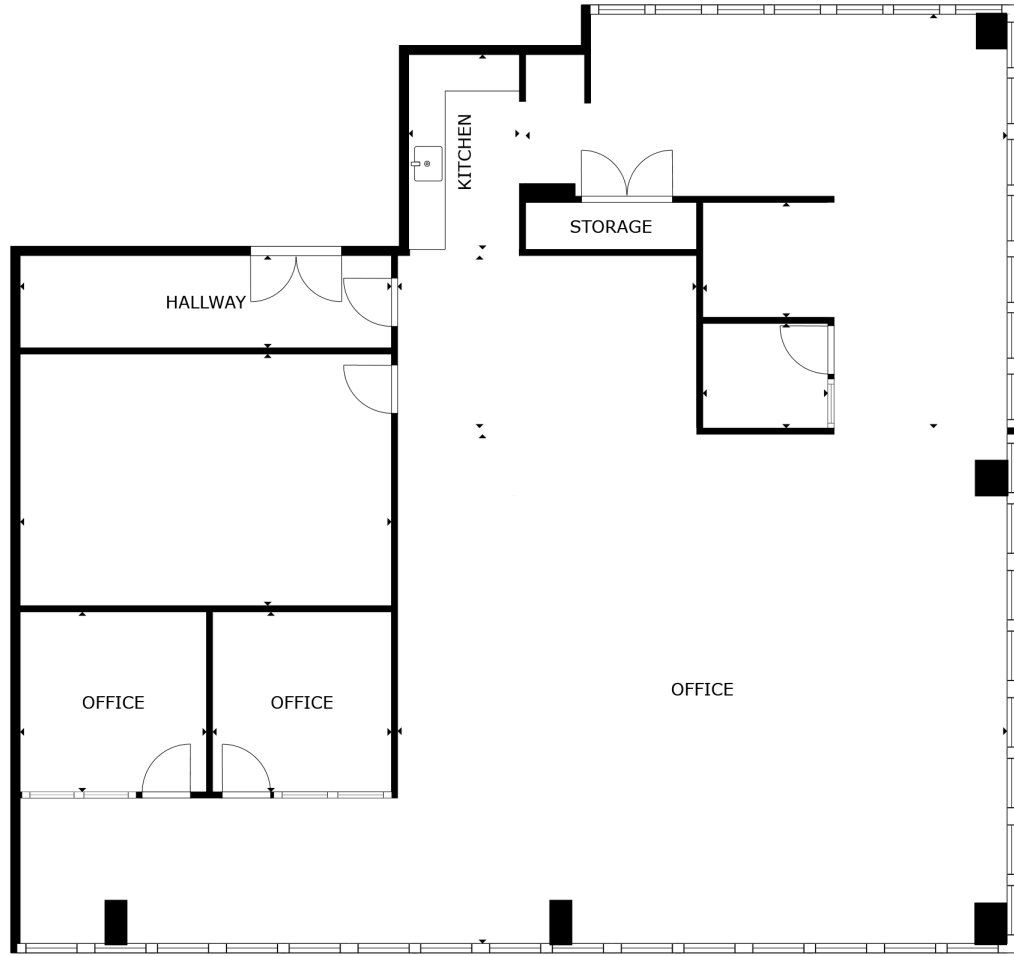

13TH FLOOR | SUITE 1305

3,300 RSF

1760 | MKT

STOCKTON
REAL ESTATE ADVISORS

1760 MARKET STREET | PHILADELPHIA, PA