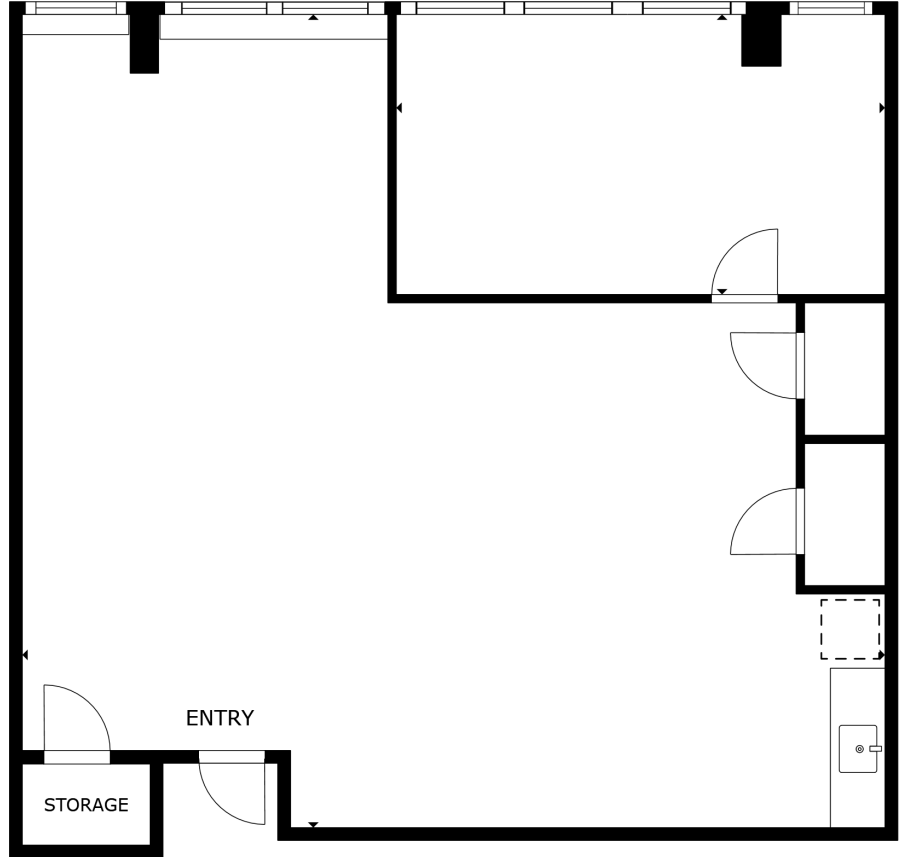

12TH FLOOR | SUITE 1204
1,490 RSF

1760 | MKT

STOCKTON
REAL ESTATE ADVISORS

1760 MARKET STREET | PHILADELPHIA, PA