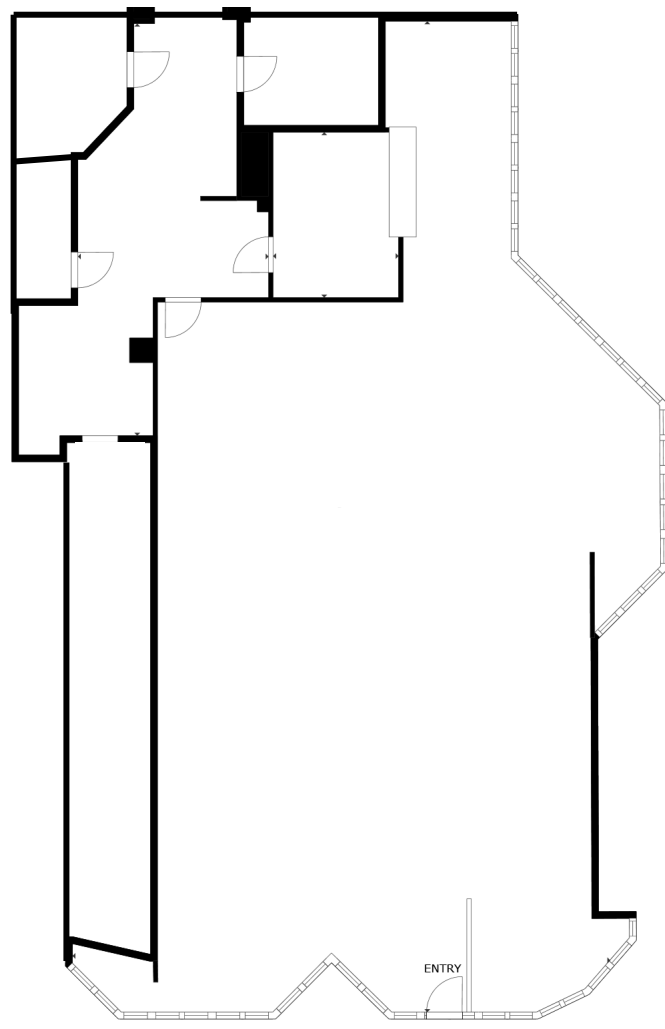

1ST FLOOR | SUITE 102
3,279 RSF

1760 | MKT

STOCKTON
REAL ESTATE ADVISORS

1760 MARKET STREET | PHILADELPHIA, PA